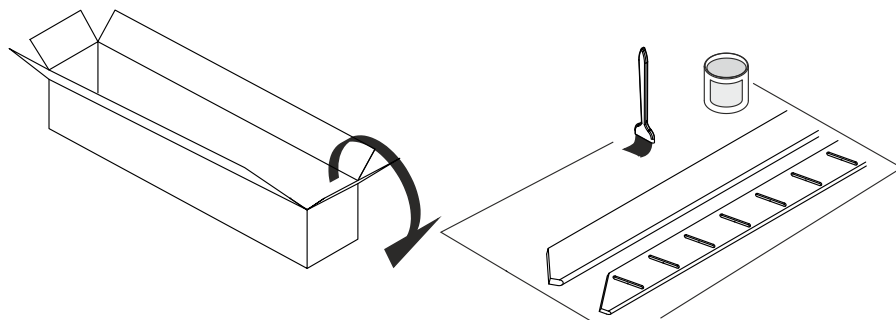

01 38x220x3236 mm x1	02 38x220x3236 mm x1	03 Ø40x5mm x12+1	04 M8x70 mm x12+1	05 13x15x34 mm x12+1
		06 M8 x12+1	07 Ø5x60 mm x2	08 Ø12x5 mm x2

1